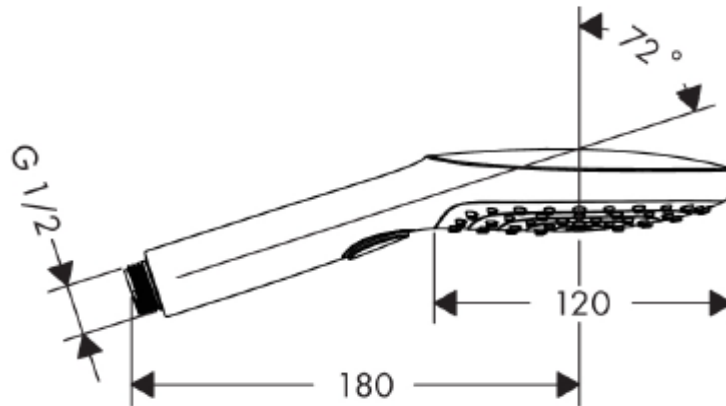

SPECIFICATION SHEET - fittings

BRAND:	hansgrohe	Product Photo:
ORIGIN:	Germany	
SERIES:	Handshowers	
PRODUCT DESCRIPTION:	Raindance Select E 120 3jet handshower • with Rain, RainAir and WhirlAir sprays • Flow rate: 15 l/min. at 3 bar	
MODEL No.	26520 400	
FINISH/COLOUR:	White/Chrome	
DIMENSIONS:		
OPTIONAL MATCHING PARTS:		

Technical Informations: Suitable for continous flow water heater

REMINDER:	Pipe flushing must be done before faucets are installed. Failure to do so voids the warranty.
	Do not use cleaners containing abrasive cleansers, ammonia, bleach, acids, waxes, alcohol, solvents or other products not recommended for chrome.
	All information is for reference only, installation shall always be based on the actual product delivered.